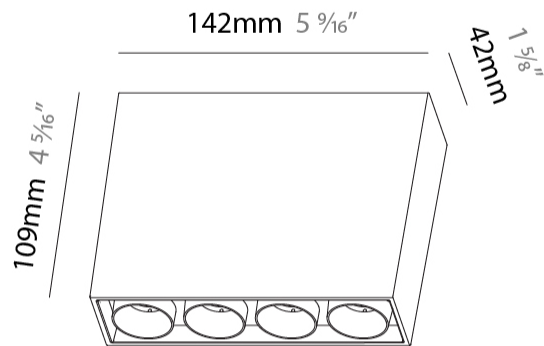

GENERAL

Series: Magiq
Subseries: Magiq 4 Cell
Brand: Prolicht
Division: Architectural
Mounting Type: Surface
Mounting Location: Ceiling
Subcategory: Flush Mount

PHYSICAL

Shape: Rectangle
Length (mm): 142
Length (in): 5 ⁹/₁₆
Width (mm): 42
Width (in): 1 ⁵/₈
Height (mm): 109
Height (in): 4 ⁵/₁₆
Light Distribution: Direct
Weight (kg): 0.65
Fixture Finish: SSR / BKV / CWI / CRY / HAB / UFT / ITA / RUA / FTG / MYG / LOD / PUS / FRO / FUP / KIA / POP / BLS / SPG / MEY / GOH / GUM / CHC / COM / ABZ / JAG / OBR / MOS / ROR
Holder Finish: WHI / BLK
Fixture Material: Aluminum Die Cast

ELECTRICAL

Lamp Type: LED (Zhaga Standard)
Input Wattage (W): 13
Total Output Wattage (W): 11.8
Dimming: Tri-Mode (Non-Dimming and Phase Dimming (120Vac only) and 0-10V Dimming)
Driver Included: Yes
Driver Location: Integrated
Driver Type: Constant Current - Universal
Driver Class: Class 1
Input Voltage (V): 120 - 277
Constant Current (MA): 1050mA

LED

Number of LEDs: 4
Color Temperature (°K): 2700 / 3000 / 3500 / 4000
Max. Delivered Lumen (lm): 781 / 843 / 860 / 878
Nominal Lumen (lm): 880 / 950 / 970 / 990
CRI: >90 CRI
Efficiency (%): 80
Lamp Life (hrs): 50000

OPTICAL

Reflector: 8 / 14 / 34
Adjustability: Fixed

RATINGS AND CERTIFICATIONS

Certified By: Certified for North American Standards
IP rating: IP20